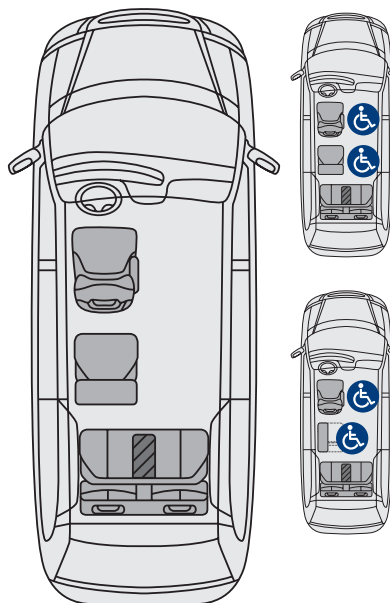

## OPTION 2

- » Front seat installed
- » Single mid-row seat
- » Rear seat reduction kit provided

## OPTION 3

- » Front seat installed
- » Dual mid-row seat
- » Rear seat reduction kit provided

## OPTION 4

- » No front seat installed
- » No mid-row seat
- » No rear seat reduction kit

## OPTION 6

- » No front seat installed
- » Dual mid-row seat
- » Rear seat reduction kit provided

Wheelchair user seating available

**Note:** The single and double mid-row seats can fold up when not in use to allow more interior space. Seating options may vary based on available payload. In the event that a van meets the 7 passenger payload requirement, the seat reduction kit will not be provided.