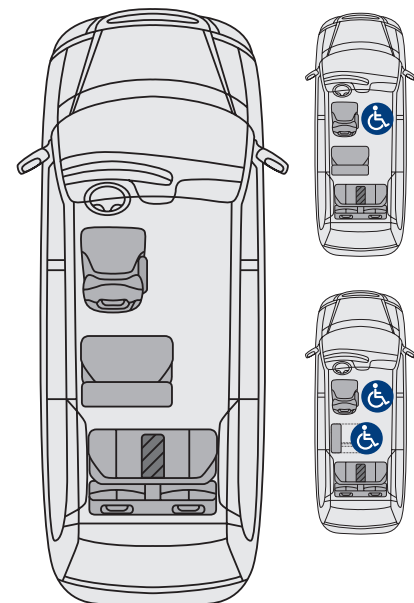

## OPTION 3

- » Front seat installed
- » Dual mid-row seat
- » Rear seat reduction kit provided

## OPTION 4

- » No front seat installed
- » No mid-row seat
- » No rear seat reduction kit

## OPTION 5

- » No front seat installed
- » Single mid-row seat
- » Rear seat reduction kit provided

## OPTION 6

- » No front seat installed
- » Dual mid-row seat
- » Rear seat reduction kit provided

Wheelchair user seating available

**Note:** The single and double mid-row seats can fold up when not in use to allow more interior space. Seating options may vary based on available payload. In the event that a van meets the 7 passenger payload requirement, the seat reduction kit will not be provided.