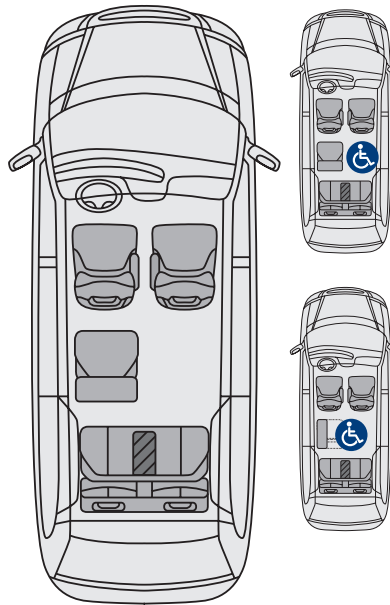

# Toyota ADA Northstar E360™ – Van Configuration and Seating Options (max. 6 passengers)

## OPTION 1

- » Front seat installed
- » No mid-row seat
- » No rear seat reduction kit

## OPTION 3

- » Front seat installed
- » Dual mid-row seat
- » Rear seat reduction kit provided

## OPTION 6

- » No front seat installed
- » Dual mid-row seat
- » Rear seat reduction kit provided

Wheelchair user seating available

**Note:** The single and double mid-row seats can fold up when not in use to allow more interior space. Seating options may vary based on available payload. In the event that a van meets the 7 passenger payload requirement, the seat reduction kit will not be provided.