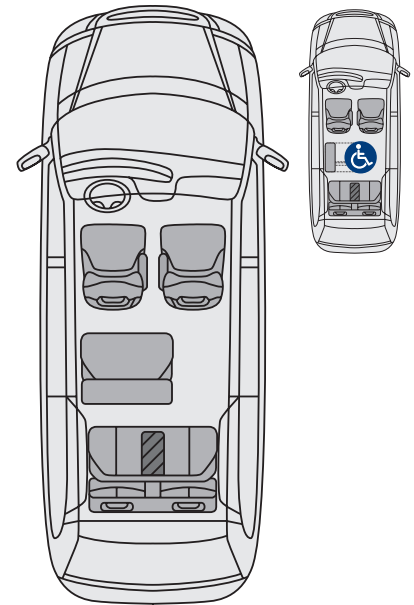

## OPTION 1

- » Front seat installed
- » No mid-row seat
- » No rear seat reduction kit

## OPTION 2

- » Front seat installed
- » Single mid-row seat
- » Rear seat reduction kit provided

## OPTION 3

- » Front seat installed
- » Dual mid-row seat
- » Rear seat reduction kit provided

## OPTION 6

- » No front seat installed
- » Dual mid-row seat
- » Rear seat reduction kit provided

Wheelchair user seating available

**Note:** The single and double mid-row seats can fold up when not in use to allow more interior space. Seating options may vary based on available payload. In the event that a van meets the 7 passenger payload requirement, the seat reduction kit will not be provided.