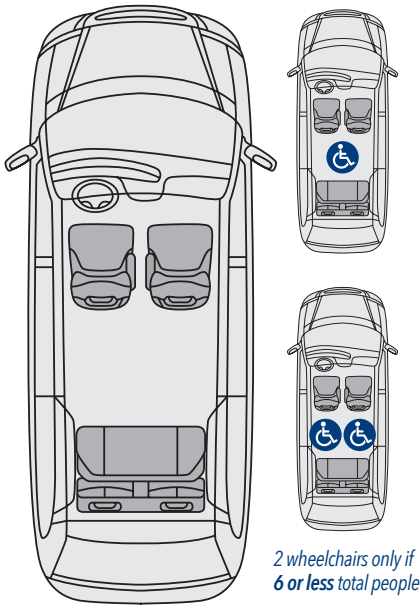

# Toyota ADA Northstar E360™ – Van Configuration and Seating Options (max. 6 passengers)

## OPTION 1

- » Front seat installed
- » No mid-row seat
- » No rear seat reduction kit

## OPTION 3

- » Front seat installed
- » Dual mid-row seat
- » Rear seat reduction kit provided

## OPTION 6

- » No front seat installed
- » Dual mid-row seat
- » Rear seat reduction kit provided

Wheelchair user seating available

**Note:** The single and double mid-row seats can fold up when not in use to allow more interior space. Seating options may vary based on available payload. In the event that a van meets the 7 passenger payload requirement, the seat reduction kit will not be provided.